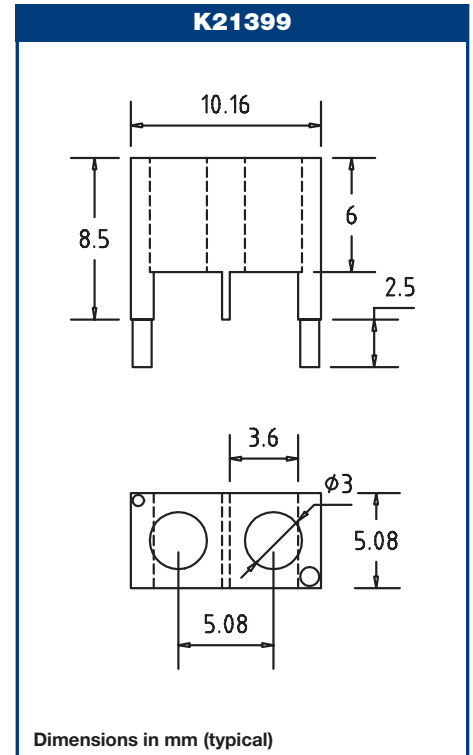

| Code | L = Length |
|-----------------------|------------|
| KLP 03-04 | 2,5 mm |
| KLP 03-10 | 8,5 mm |
| KLP 03-15 | 13,5 mm |
| KLP 03-20 | 18,5 mm |
| KLP 03-40 | 38,5 mm |
| KLP 03-50 | 48,5 mm |
| Your length L = | |

RECOMMENDED LEDS:

| Size | Color | Range intensity (mcd) |
|-------|-------|-----------------------|
| 1206 | All | 7,5÷140 |
| PLCC2 | All | 4,2÷72 |
| 0805 | All | 2÷60 |
| 0603 | All | 10÷60 |

OPTIONS AVAILABLE

- ◆ Other standard lengths - from 1 to 50 mm
- ◆ Different shapes and lengths
- ◆ Different fixing systems on P.C.B.

One of many applications